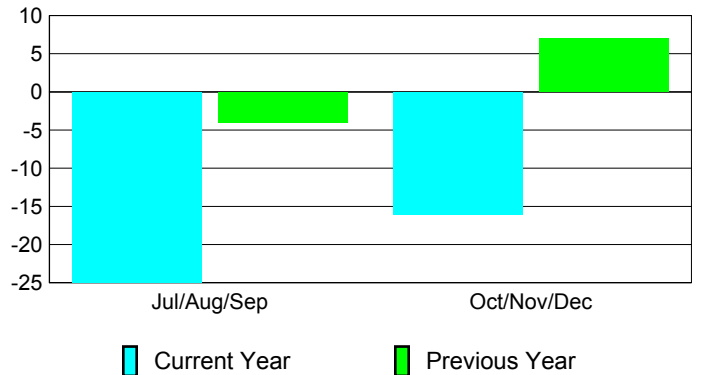

Comparison of Membership Gain/Loss

Current Year Compared to the Previous Year