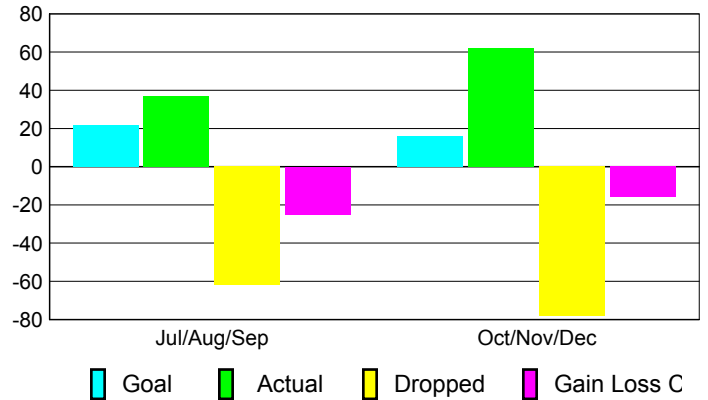

Membership Results 2010-2011

Goal, New, Dropped, Gain/Loss